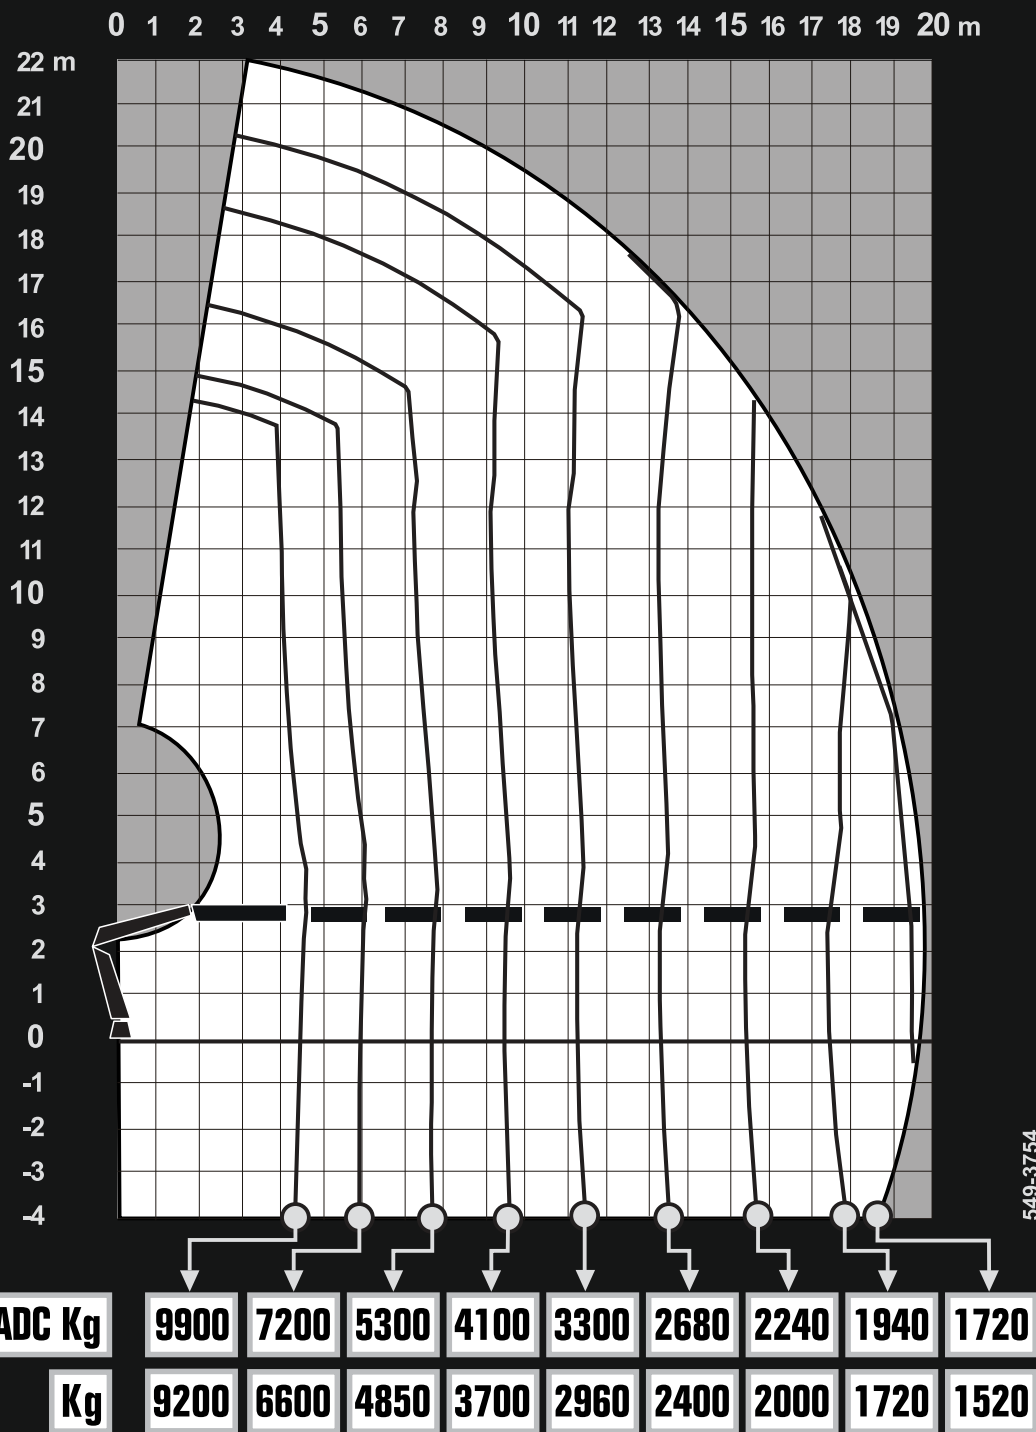

HIAB X-HIPRO 548 E-8

549-3754

*** 18000 Kg - 2.2 m**

*** Special hook in heavy lift attachment**